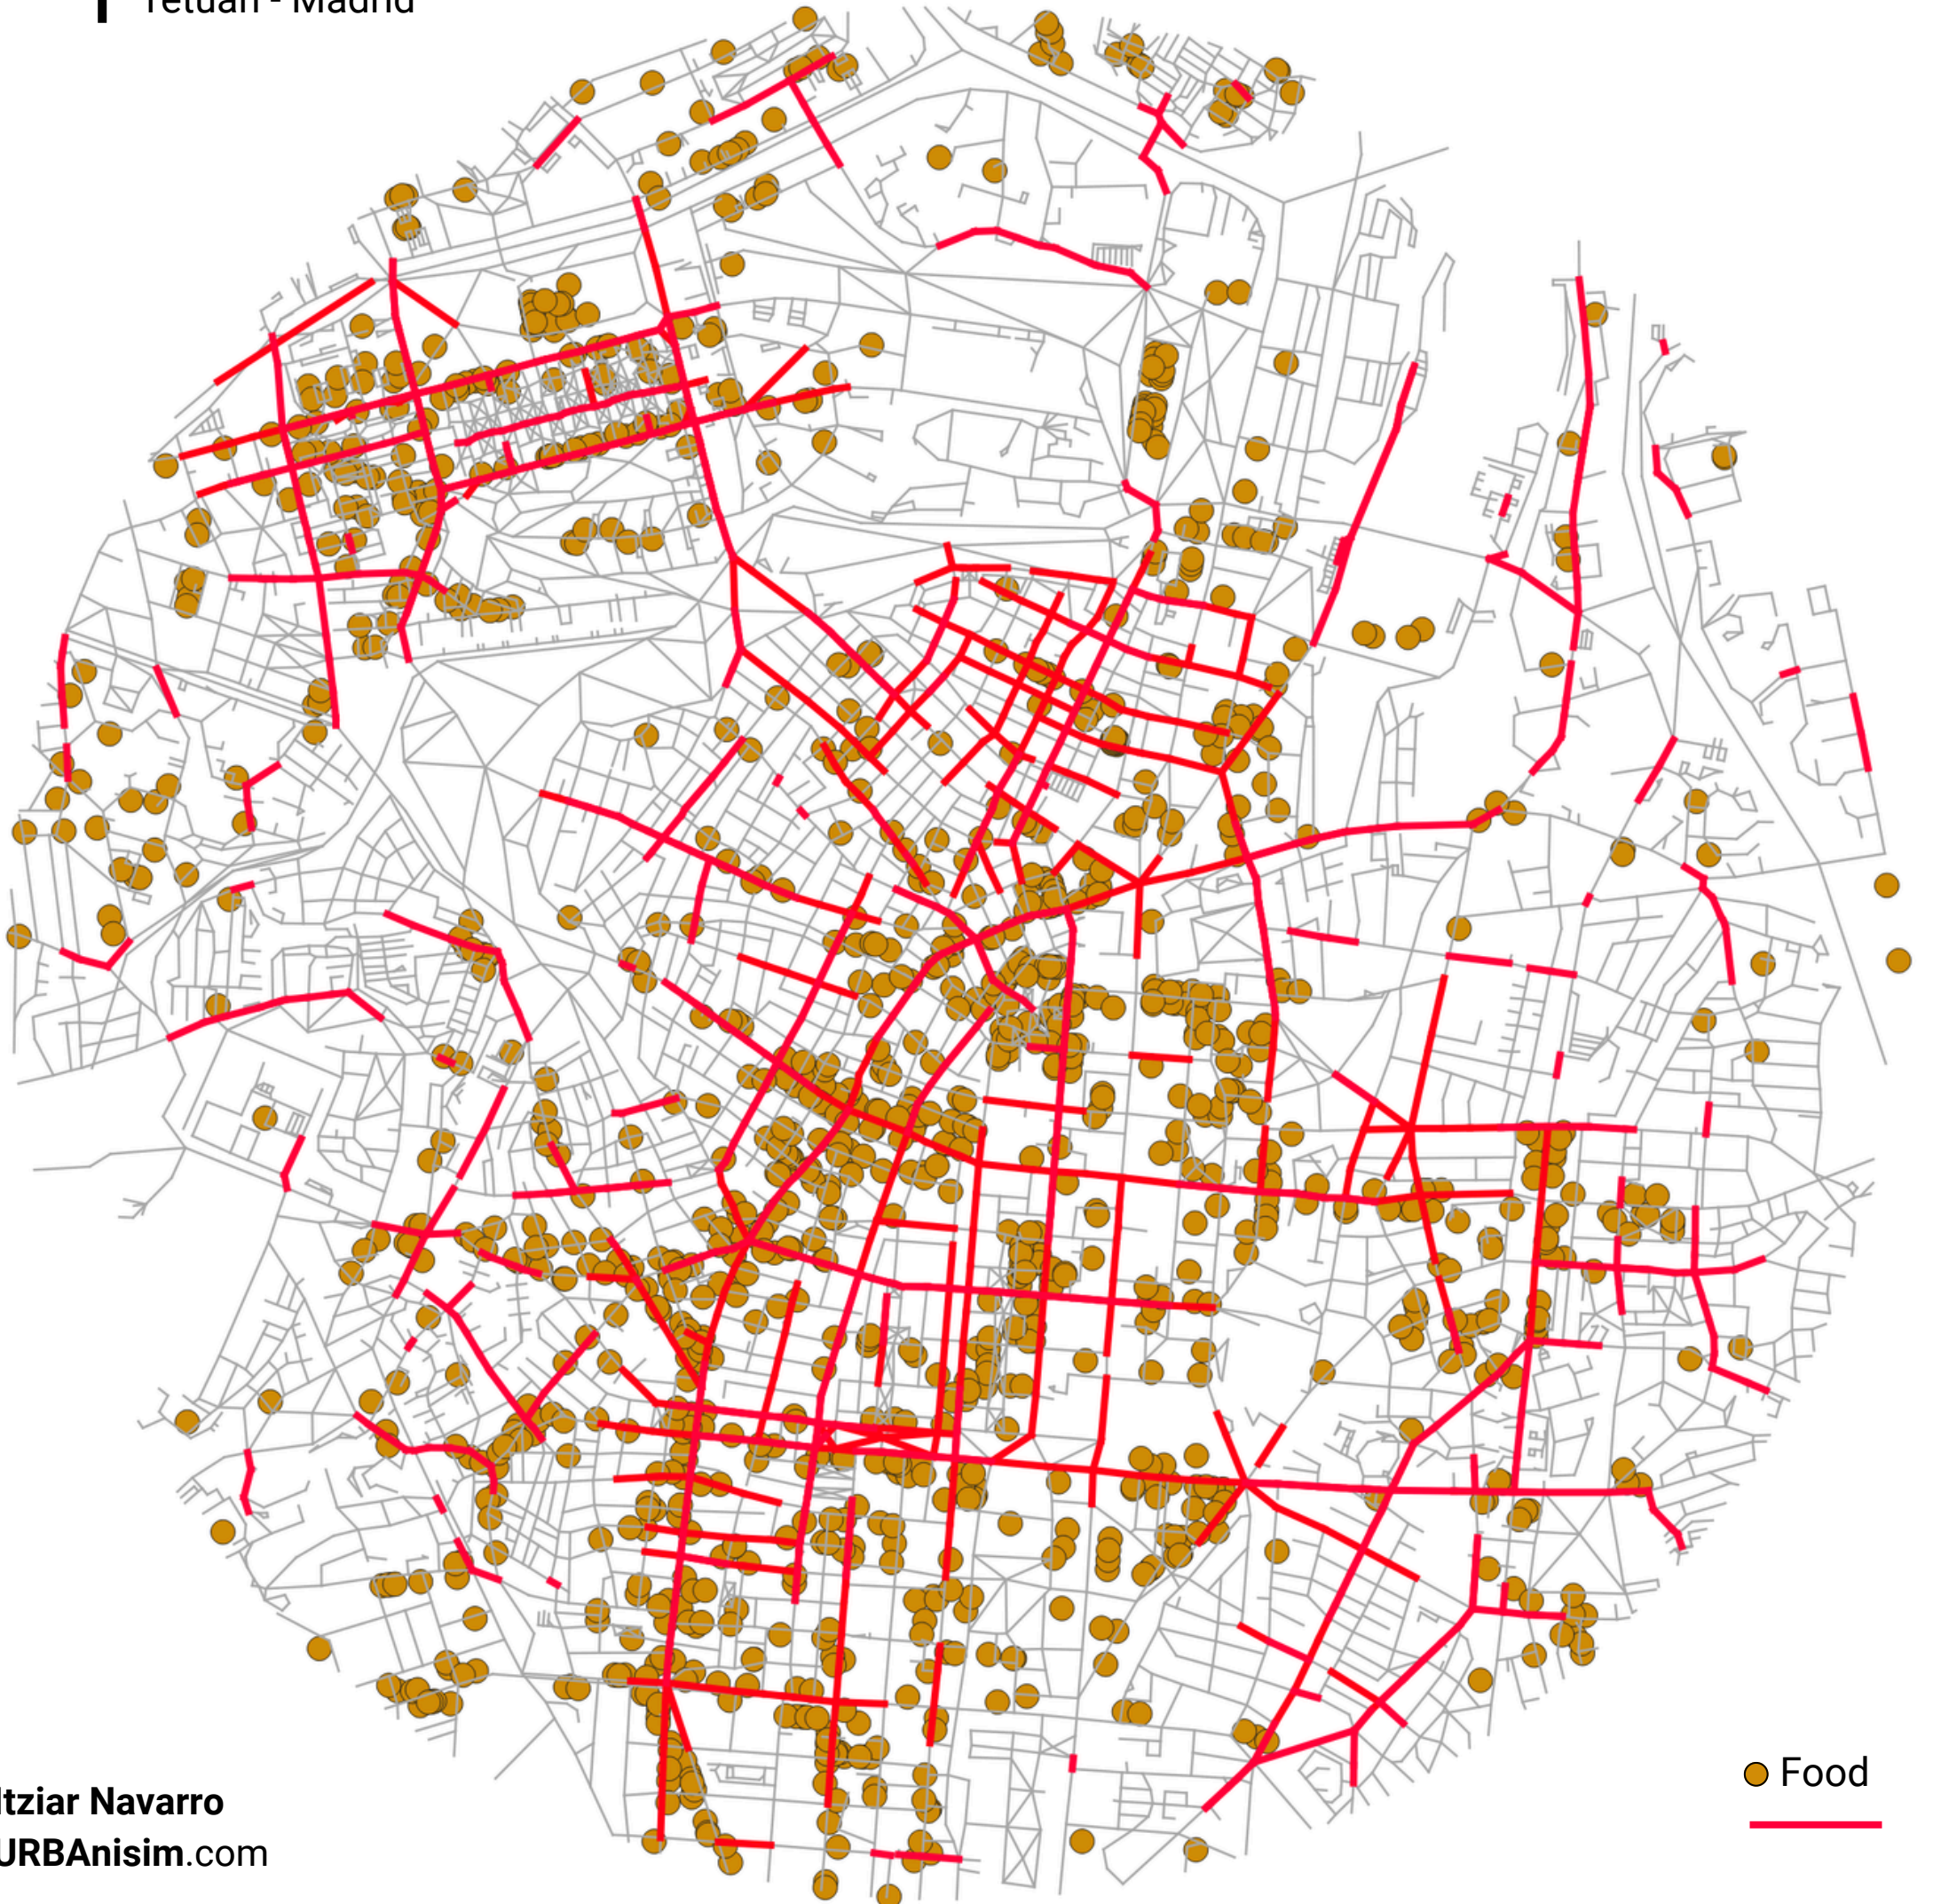

14

Food + NAIN/NACH Top 10% (r 800m)

Tetuán - Madrid

15

Services + NAIN/NACH Top 10% (r 800m)

Tetuán - Madrid